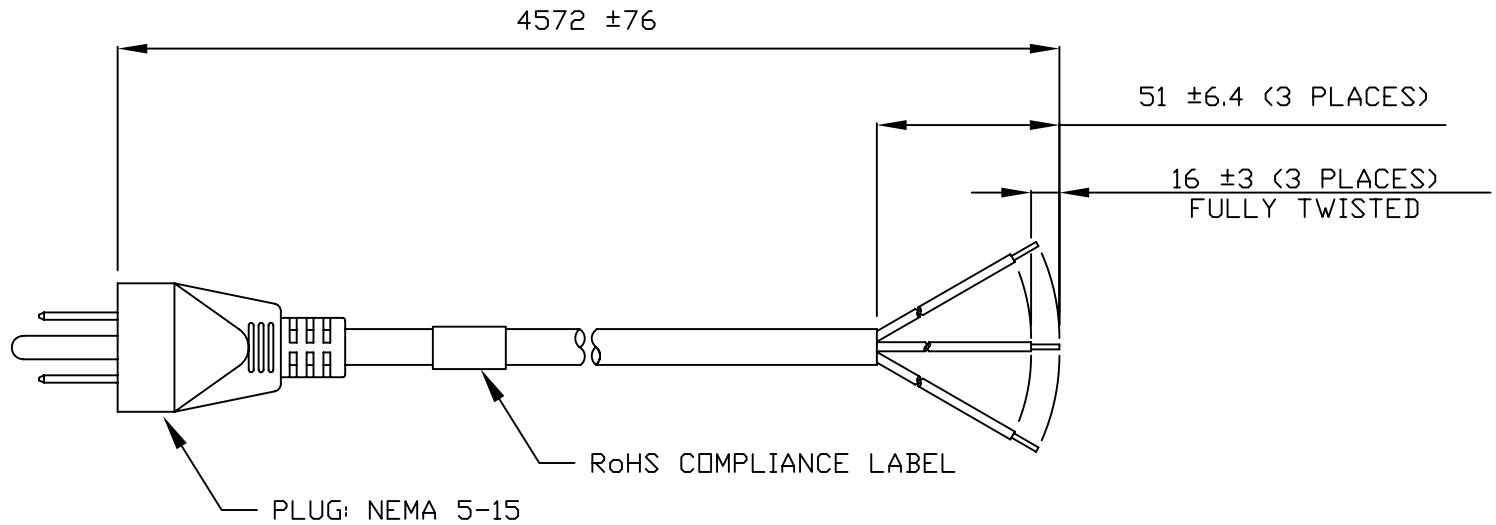

## Standard Cord Details: 17425 10 S2

Specifications	
<b>Certifications</b>	
<b>Part Number</b>	17425 10 S2
<b>Connector Type</b>	none
<b>Plug Type</b>	5-15P
<b>Category</b>	Rubber
<b>Application</b>	Non-Detachable
<b>Plug Catalog No.</b>	
<b>Connector Catalog No.</b>	
<b>Cable</b>	SJ AWG 16x3
<b>Jacket Color</b>	Black
<b>Length in Feet</b>	15
<b>Length in Meters</b>	4.57
<b>Temperature Rating</b>	60 C
<b>Packaging Units Per Carton</b>	15
<b>Color Coding</b>	North America
<b>Nominal OD in Inches</b>	0.34
<b>Nominal OD in Millimeters</b>	8.64

VOLEX RESERVES THE RIGHT TO ALTER NON-CRITICAL DIMENSIONS WITHOUT NOTICE.

PACKAGING: COILED AND BAGGED

**NOTES**

- 1) CORDAGE: 16/3 SJ, 60°C, BLACK
- 2) APPROVALS:
- 3) RATING: 13 AMP/125 VOLTS
- 4) FLAME RATING : FT2
- 5) PACKAGING: 30 PIECES/CARTON
- 6) ALL DIMENSIONS IN MILLIMETERS.

**FINISH:**  
JACKET: SMOOTH

**SCALE:**  
NOT TO SCALE

**ECD:**  
N/A

**ITEM DESCRIPTION**  
CORDSET - NORTH AMERICAN  
POWER SUPPLY CORD (12')

**TOLERANCE UNLESS OTHERWISE SPECIFIED**  
.XXX ± .005  
.XX ± .02  
.X ± .03  
FRACT. ± 1/32  
ANGULAR ± 1/2°