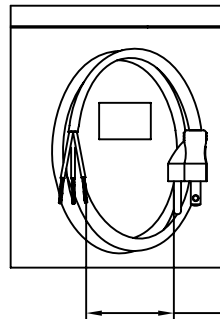

## Standard Cord Details: 17425 10 S2

Specifications	
<b>Certifications</b>	
<b>Part Number</b>	17425 10 S2
<b>Connector Type</b>	none
<b>Plug Type</b>	5-15P
<b>Category</b>	Rubber
<b>Application</b>	Non-Detachable
<b>Plug Catalog No.</b>	
<b>Connector Catalog No.</b>	
<b>Cable</b>	SJ AWG 16x3
<b>Jacket Color</b>	Black
<b>Length in Feet</b>	15
<b>Length in Meters</b>	4.57
<b>Temperature Rating</b>	60 C
<b>Packaging Units Per Carton</b>	15
<b>Color Coding</b>	North America
<b>Nominal OD in Inches</b>	0.34
<b>Nominal OD in Millimeters</b>	8.64

VOLEX RESERVES THE RIGHT TO ALTER NON-CRITICAL DIMENSIONS WITHOUT NOTICE.

PACKAGING: COILED AND BAGGED

**NOTES**

- 1) CORDAGE: 16/3 SJ, 60°C, BLACK
- 2) APPROVALS:
- 3) RATING: 13 AMP/125 VOLTS
- 4) FLAME RATING : FT2
- 5) PACKAGING: 30 PIECES/CARTON
- 6) ALL DIMENSIONS IN MILLIMETERS.

**FINISH:**  
JACKET: SMOOTH

**SCALE:**  
NOT TO SCALE

**ECD:**  
N/A

**ITEM DESCRIPTION**  
CORDSET - NORTH AMERICAN  
POWER SUPPLY CORD (12')

**TOLERANCE UNLESS OTHERWISE SPECIFIED**  
.XXX ± .005  
.XX ± .02  
.X ± .03  
FRACT. ± 1/32  
ANGULAR ± 1/2°